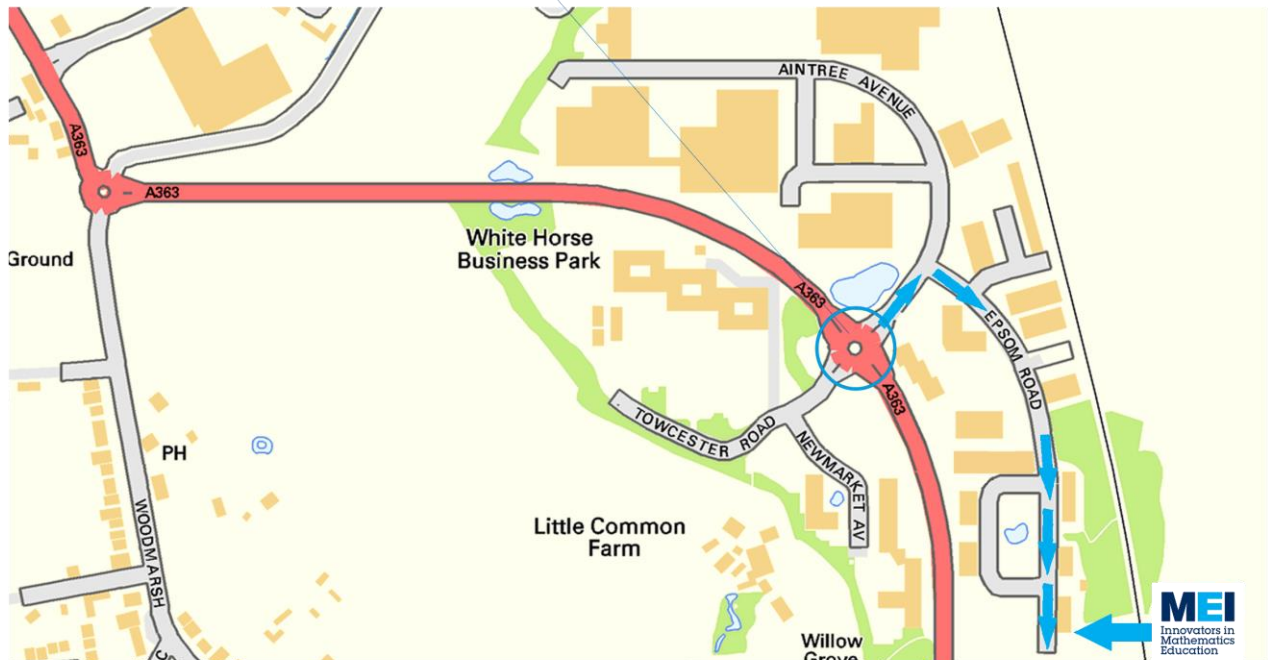

If no space is available, please park on the side of the road, opposite the building.

Whichever direction you are coming from, head for the A363.

From the A363, at the roundabout shown in the small map above, take the exit onto Aintree Avenue.

Turn right onto Epsom Road and continue driving to the very end of Epsom Road.

Epsom Centre is at the end of Epsom Road.

The MEI office is situated in Monckton House, above The Orders of St John Care Trust offices.